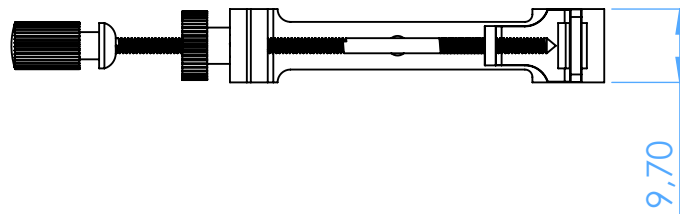

# 3070-6 - Porta Matrice - Matrix retainer

8 Ivory 6mm

SCALE 1:1