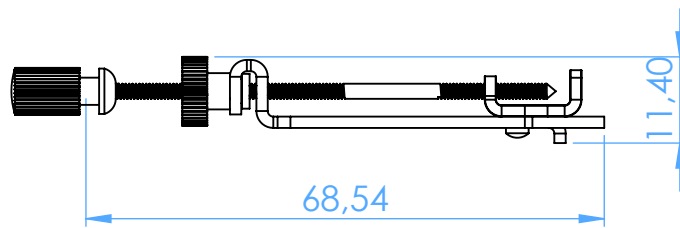

# 3070-6 - Porta Matrice - Matrix retainer

8 Ivory 6mm

SCALE 1:1