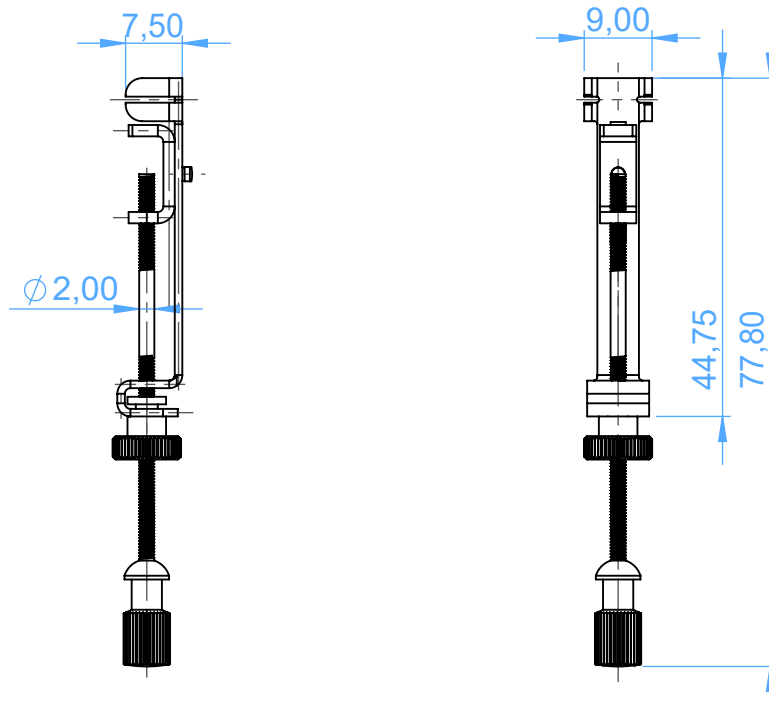

3071 - MATRIX RETAINER / Porta Matrice

8N Ivory

SCALE 1:1