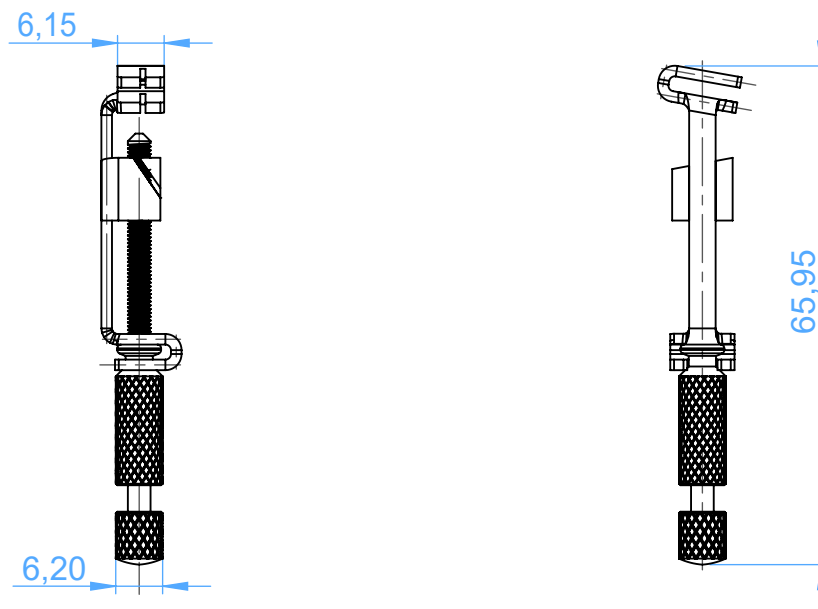

# 3073-3 - MATRIX RETAINER / Porta Matrice

Tofflemire Senior

SCALE 1:1