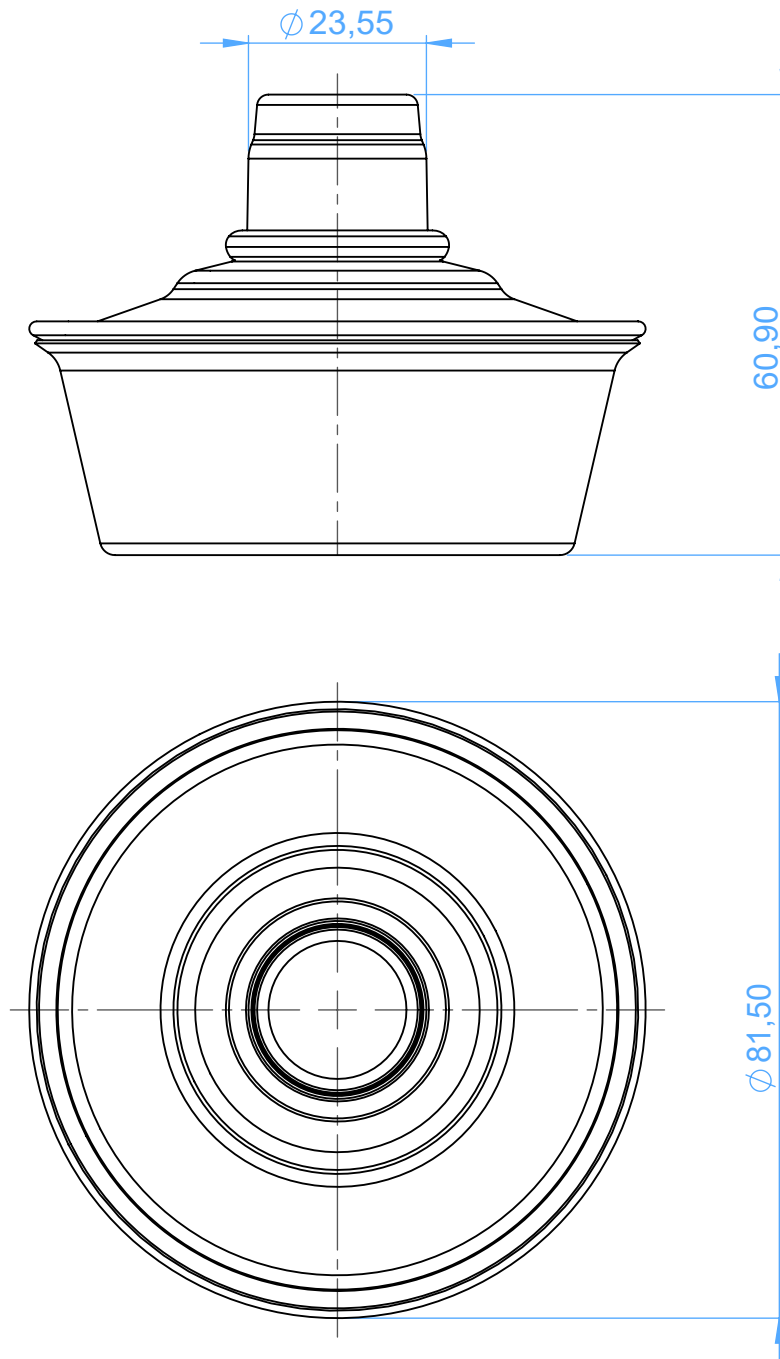

3101 - ACCESSORIES / Accessori

stainless steel
alcohol burner

SCALE 1:1