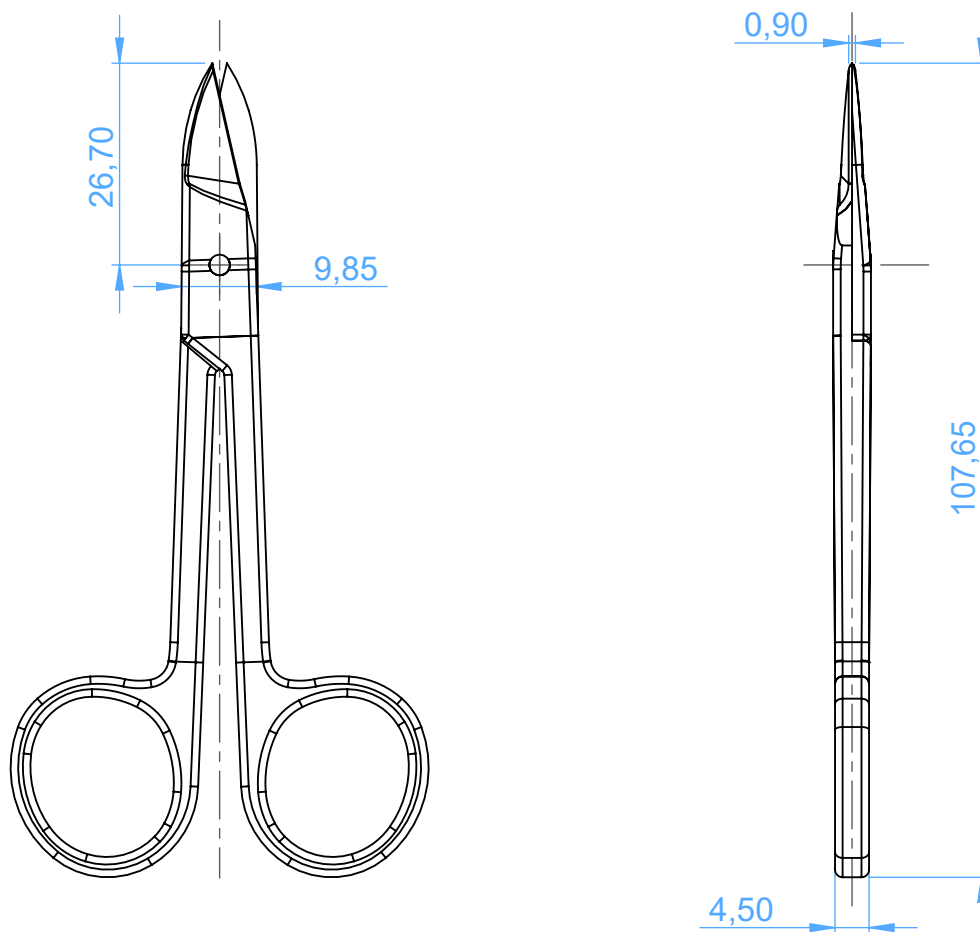

5600-1 - CROWN SCISSORS / Forbicine per corone

1 straight one blade serrated

SCALE 1:1