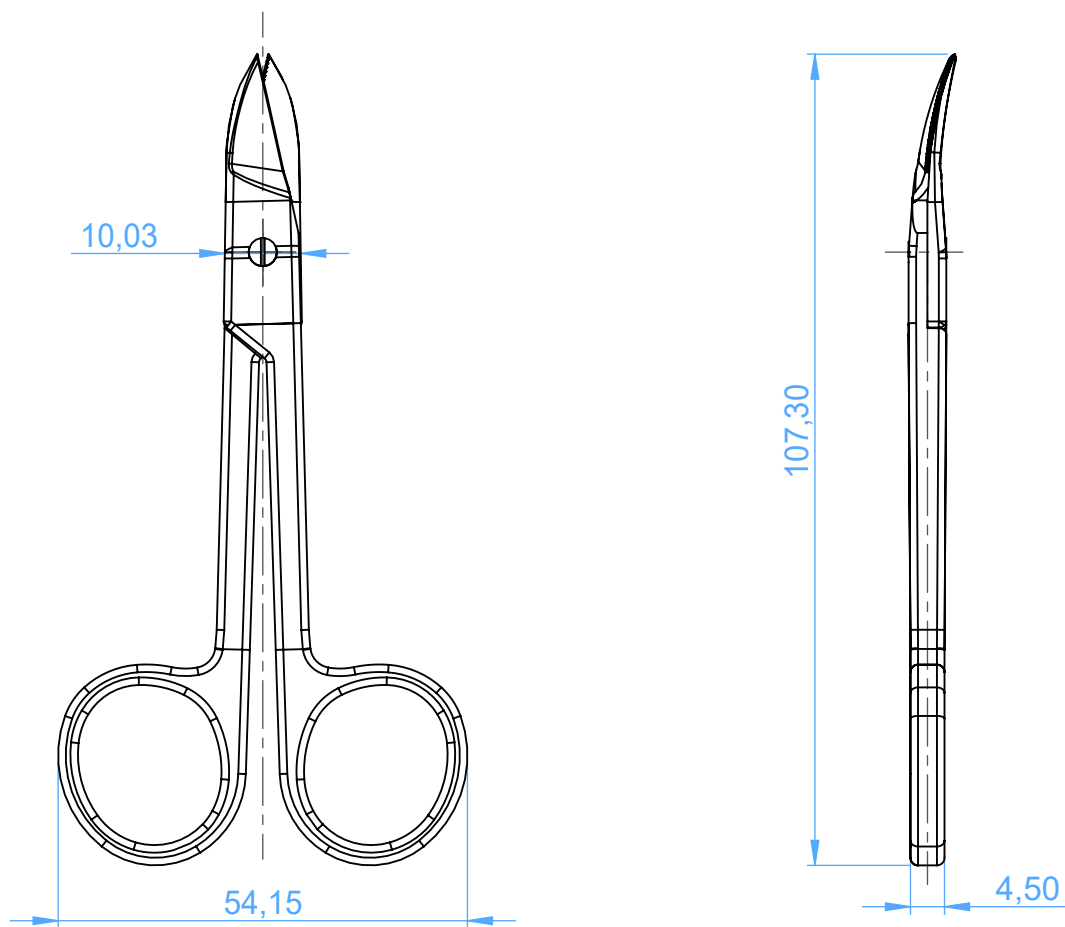

5600-2 - CROWN SCISSORS / Forbicine per corone

2  
curved  
one blade serrated

SCALE 1:1