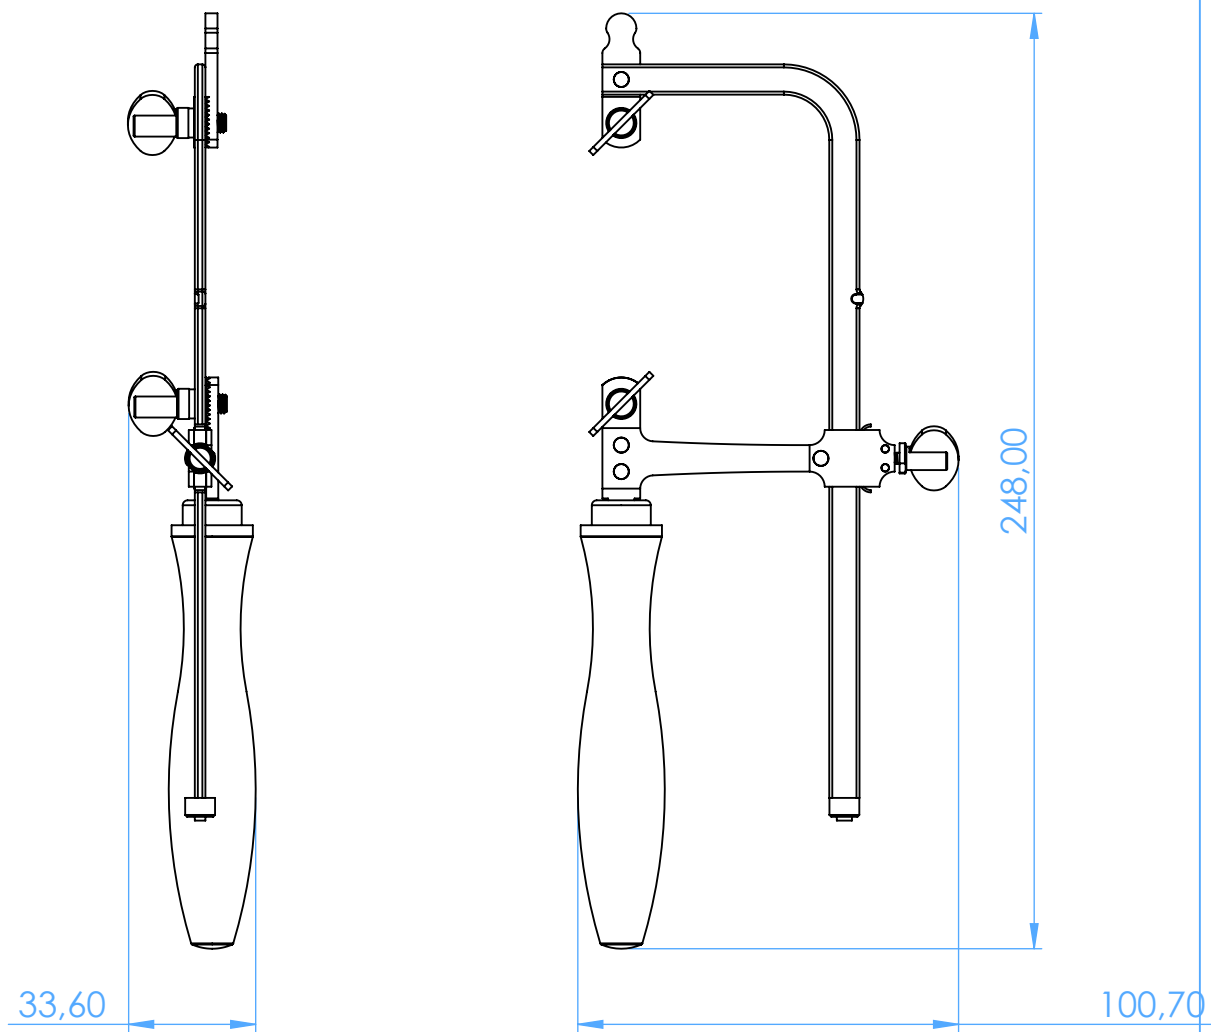

# 6200 - Seghetto - Fret Saw

25 cm

SCALE 1:2