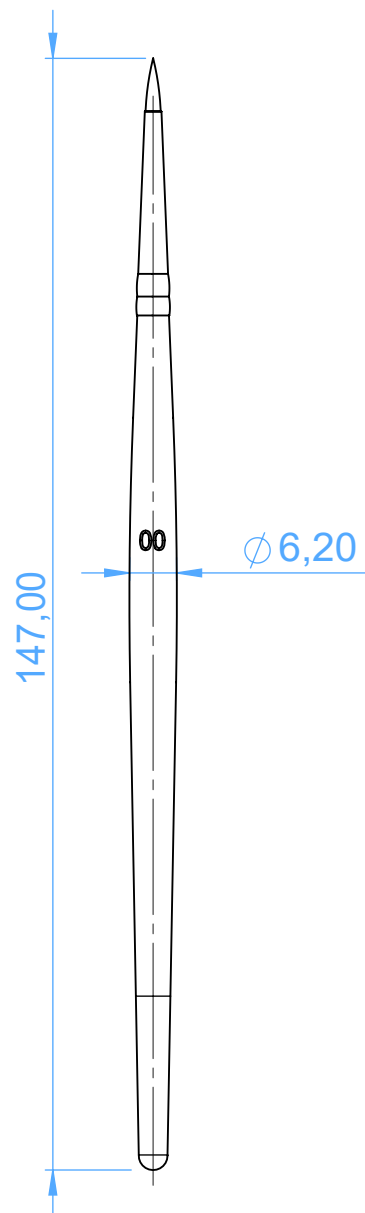

7001-00 - Pennello per Ceramica - Ceramic sculpturing brush

SCALE 1:1