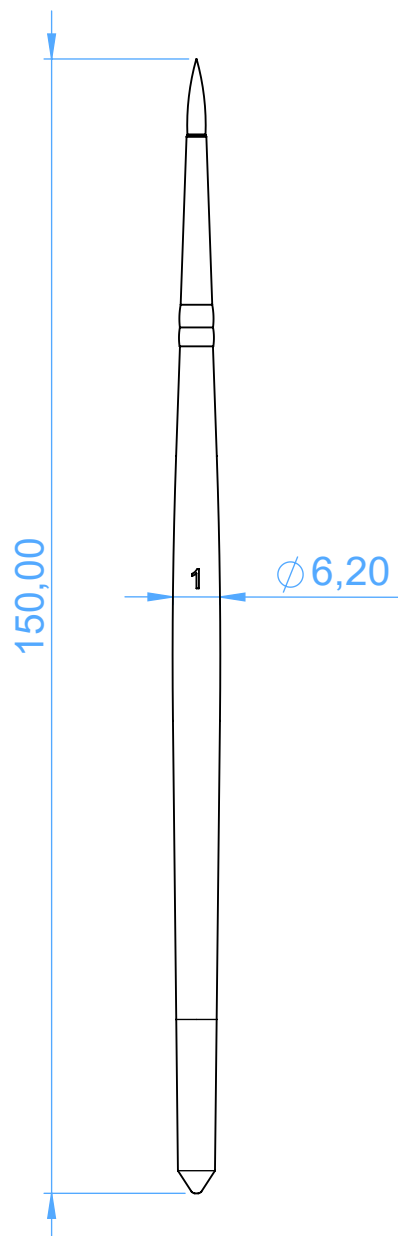

7001-1 - Pennello per Ceramica - Ceramic sculpturing brush

SCALE 1:1