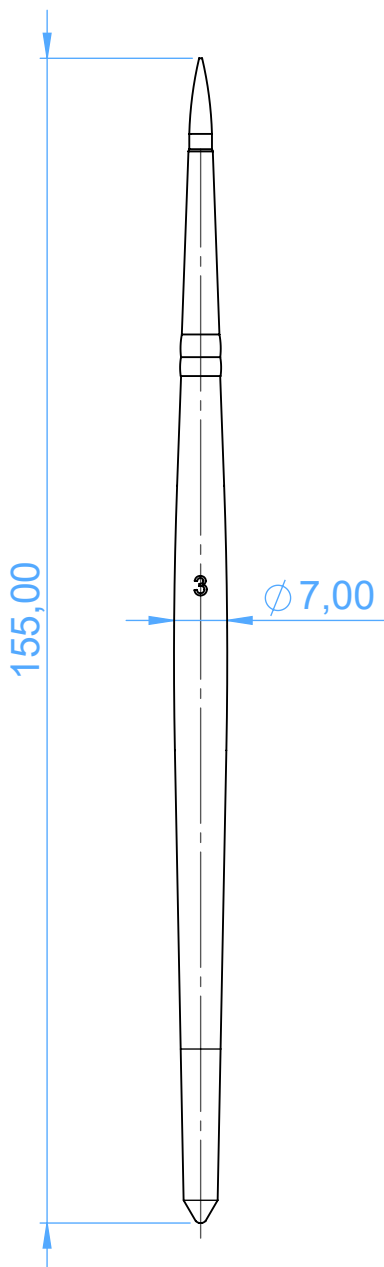

7001-3 - Pennello per Ceramica - Ceramic sculpturing brush

SCALE 1:1