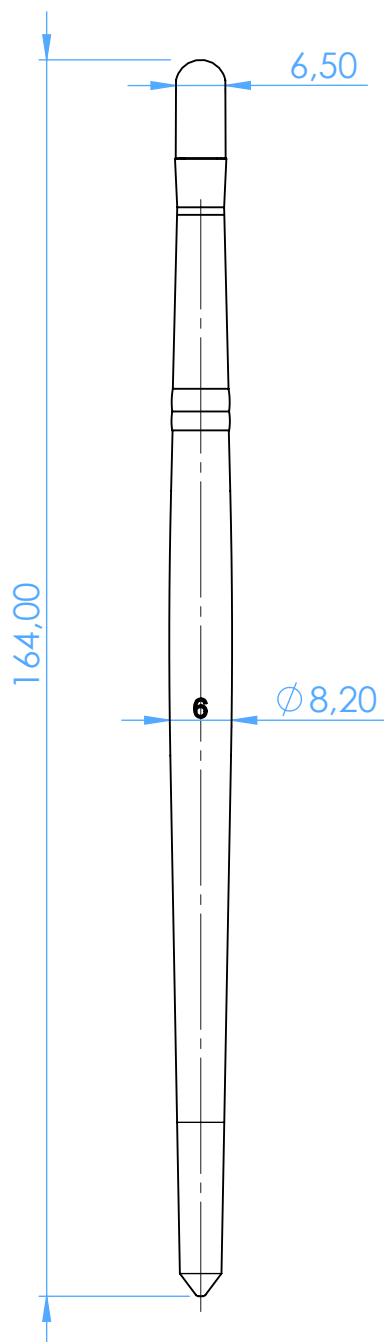

# 7002-6 - Pennello per Ceramica - Ceramic sculpturing brush

SCALE 1:1