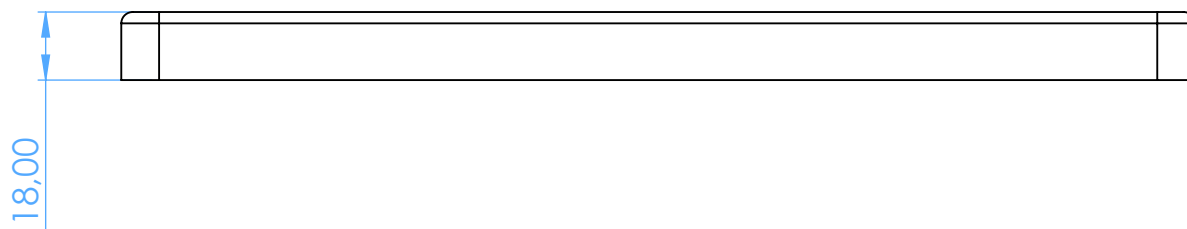

AL2721-LC - Vassoio Portastrumenti in All. - Aluminum Instrument Trays

284x183x17 Celeste

SCALE 1:2