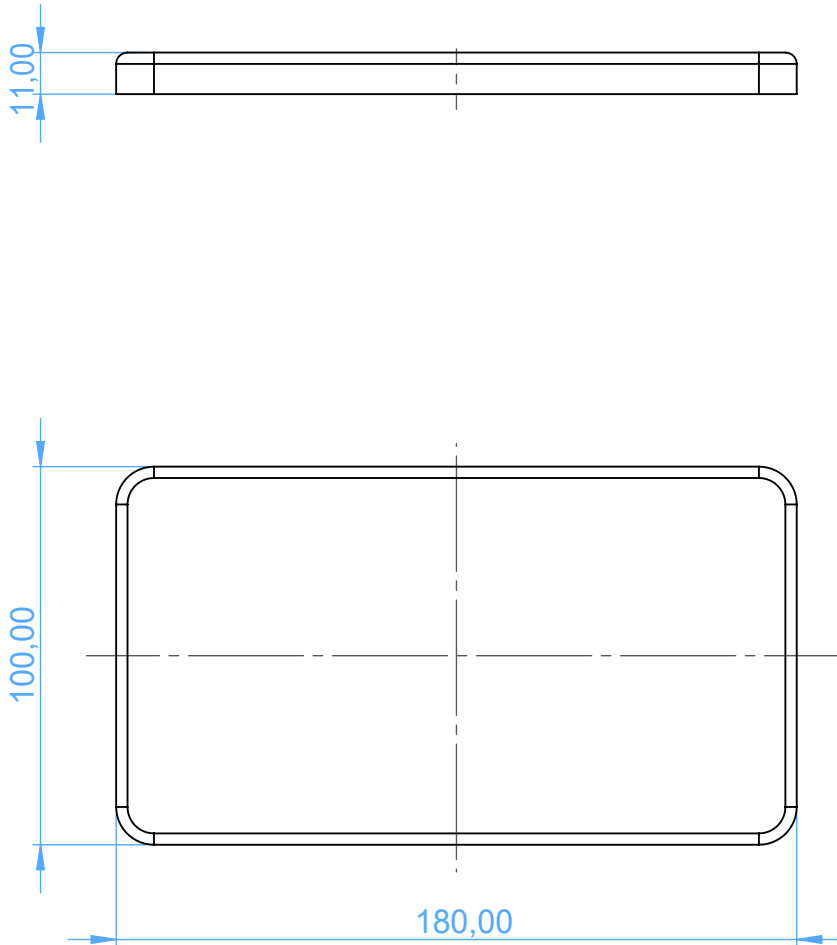

AL2723-LA - ALUMINIUM INSTRUMENT TRAYS/Vassoio Portastrumenti in All.

100 x180 x11 Argento

SCALE 1:2