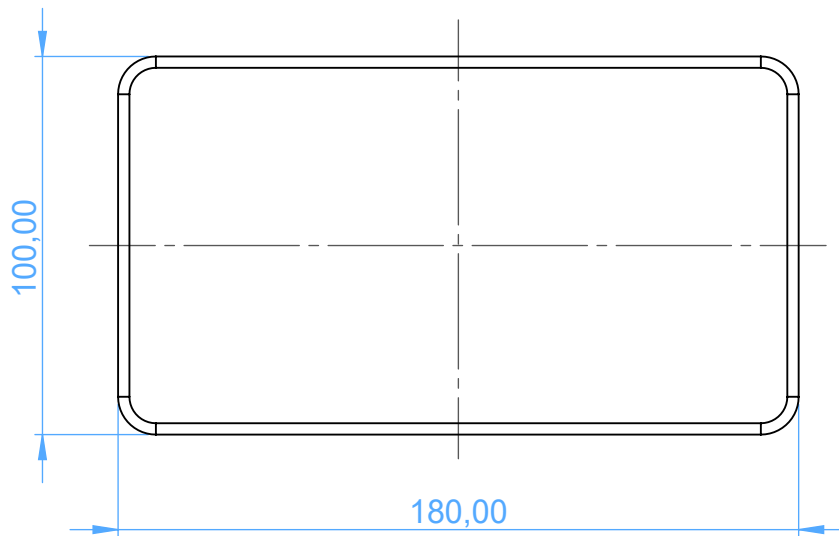

AL2723-LC - ALUMINIUM INSTRUMENT TRAYS/Vassoio Portastrumenti in All.

100 x180 x11 Argento

SCALE 1:2