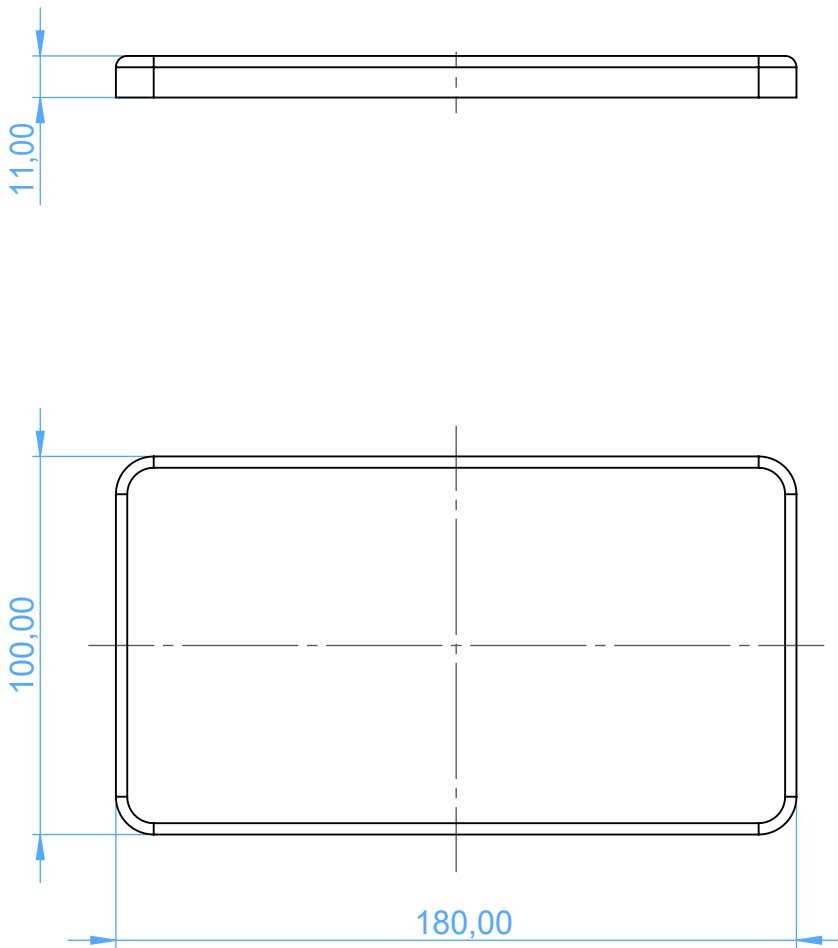

AL2723-LO - ALUMINIUM INSTRUMENT TRAYS/Vassoio Portastrumenti in All.

100 x180 x11 Argento

SCALE 1:2