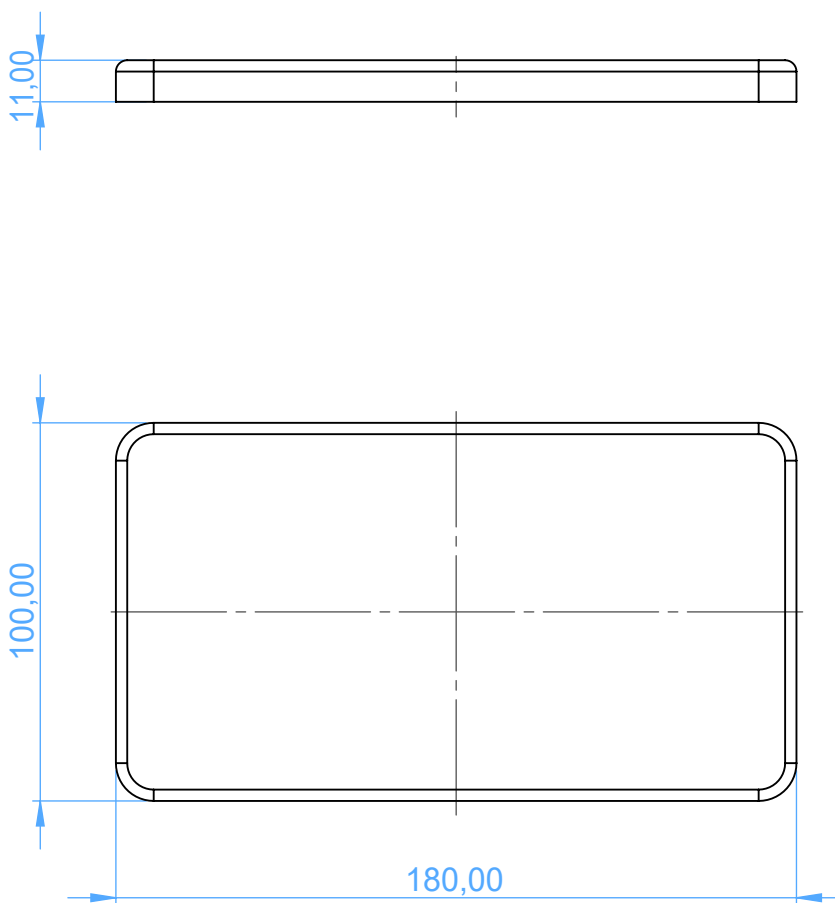

AL2723-LR - ALUMINIUM INSTRUMENT TRAYS/Vassoio Portastrumenti in All.

100 x180 x11 Argento

SCALE 1:2