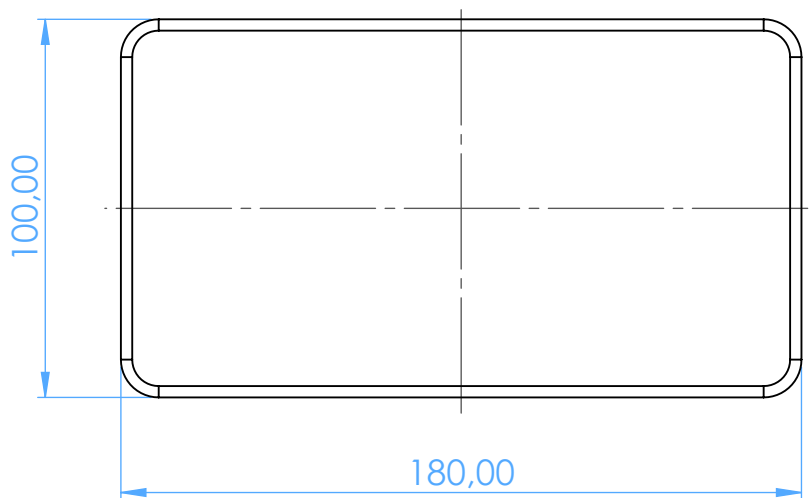

AL2723-LV - ALUMINIUM INSTRUMENT TRAYS/Vassoio Portastrumenti in All.

100 x180 x11 Argento

SCALE 1:2