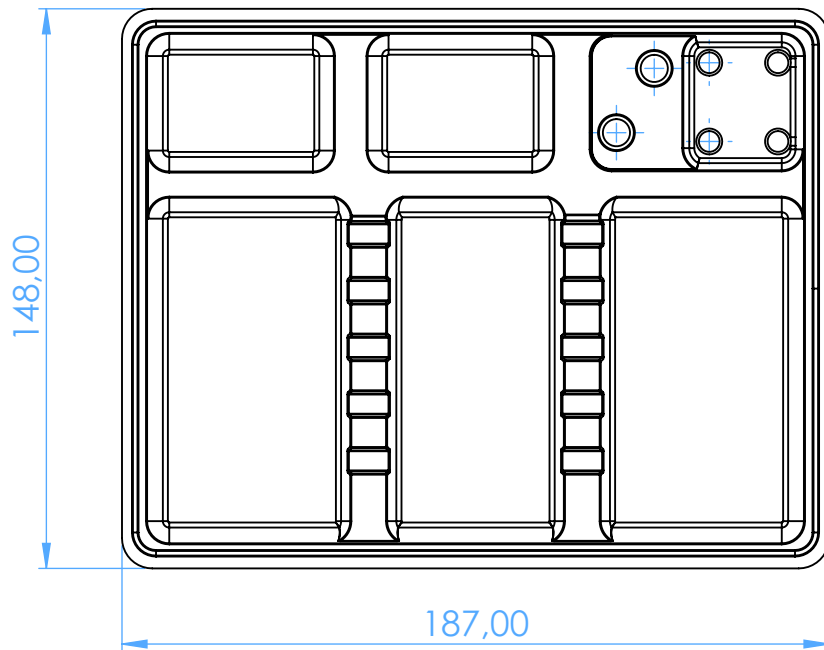

AL2727-2 - Vassoio in Plastica - Plastic Tray

Knurled - 183x140x17 mm - Bianco - White

SCALE 1:2