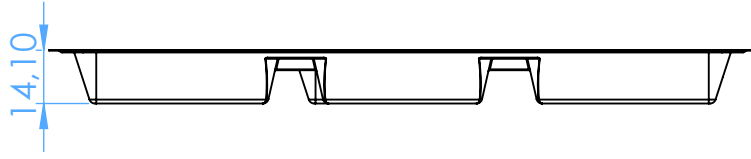

AL2727-2 - Vassoio in Plastica - Plastic Tray

Knurled - 183x140x17 mm - Bianco - White

SCALE 1:2