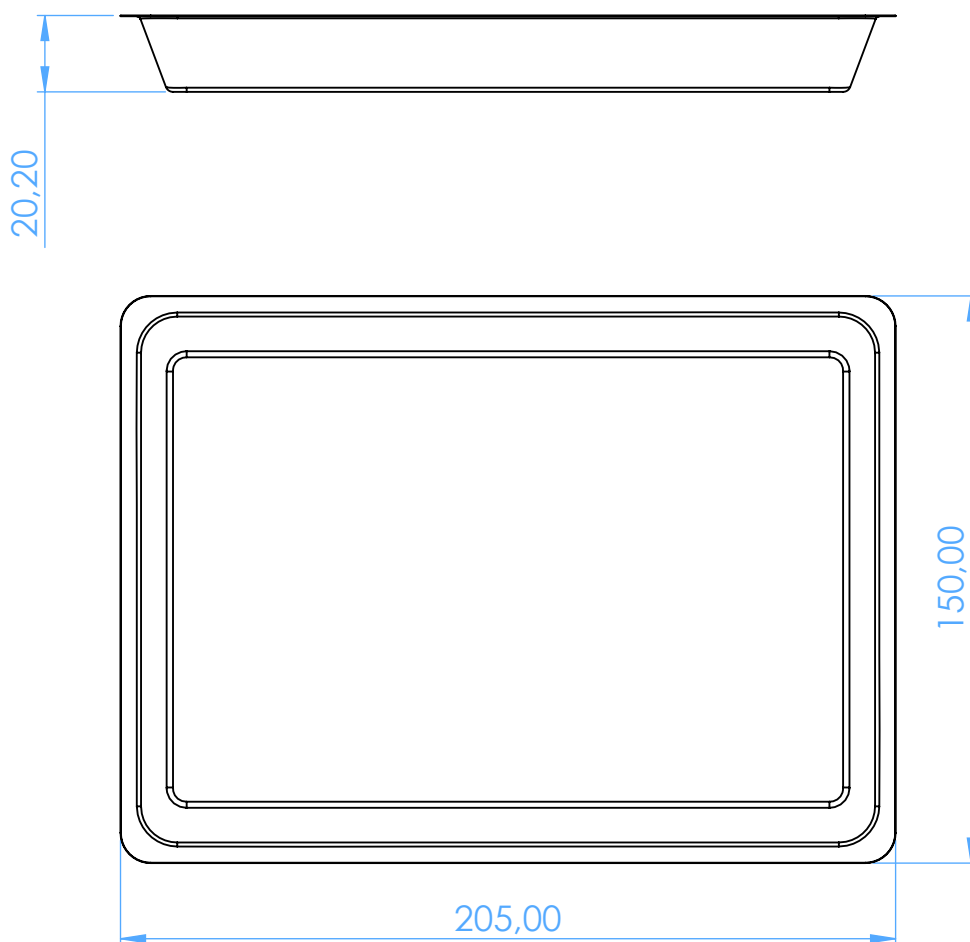

AL2738-1 - Vassoio in Plastica - Plastic Tray - Bianco Liscio - White Smooth

200 x 150mm - 400 pz/conf - 400 pcs/box

SCALE 1:2