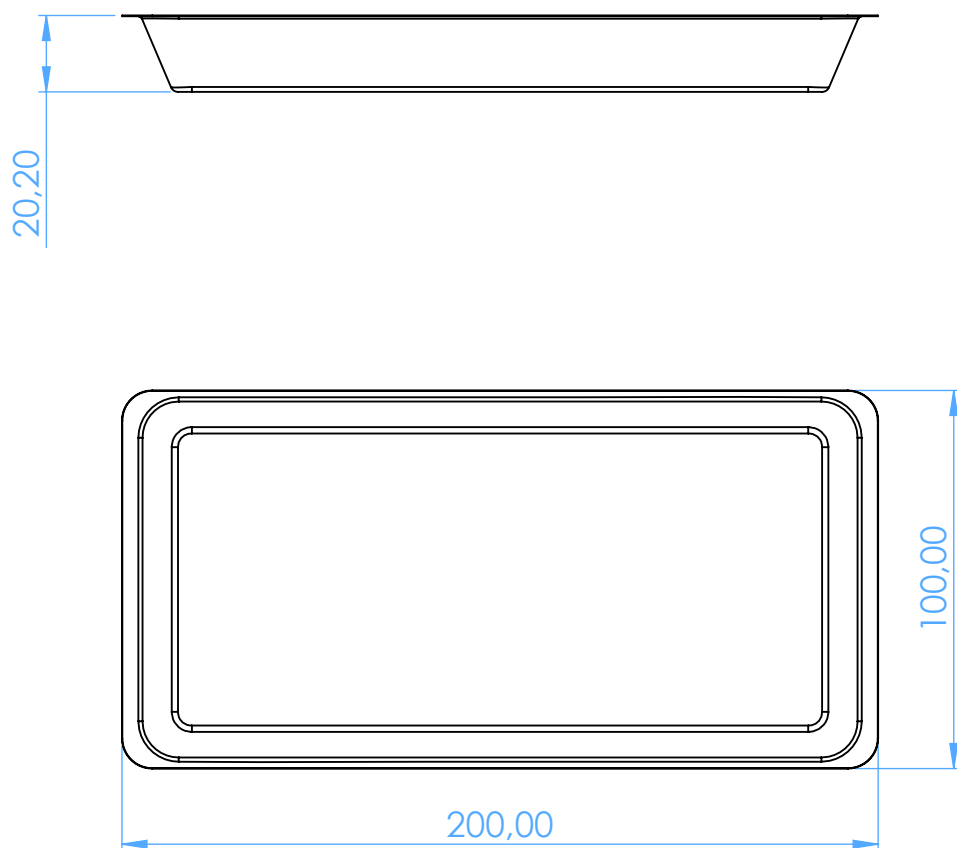

AL2738-2 - Vassoio in Plastica - Plastic Tray - Bianco Liscio - White Smooth

200 x 100mm - 400 pz/conf - 400 pcs/box

SCALE 1:2