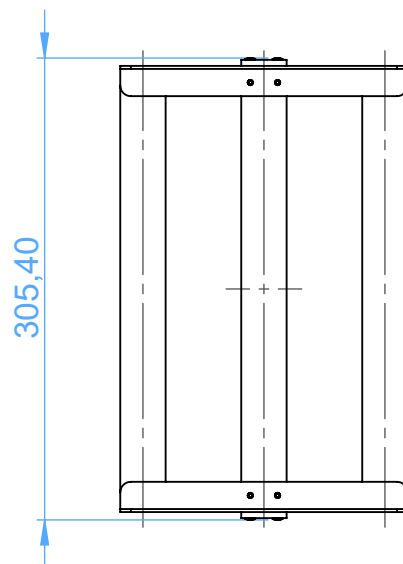

AL2739-1 - Porta vassoi in Alluminio - Aluminum instrument Tray Rack

6 Ripiani - 6 Compartments 300x190x270

SCALE 1:5