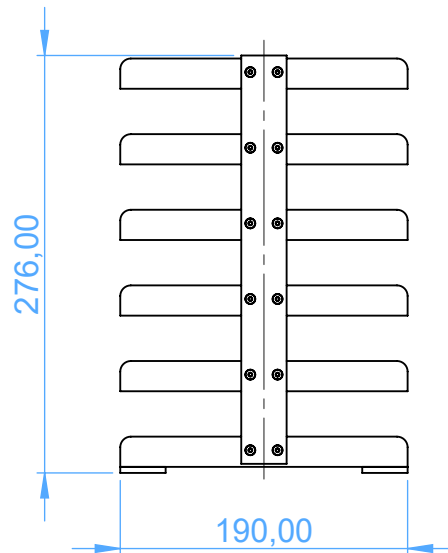

AL2739-1 - Porta vassoi in Alluminio - Aluminum instrument Tray Rack

6 Ripiani - 6 Compartments 300x190x270

SCALE 1:5