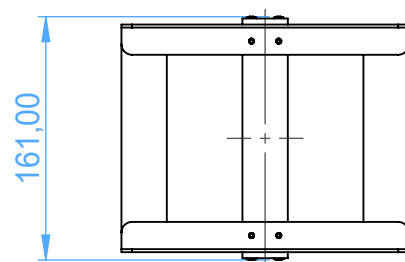

AL2739-2 - Porta vassoi in Alluminio - Aluminum instrument Tray Rack

6 Ripiani - 6 Compartments 160x190x270

SCALE 1:5