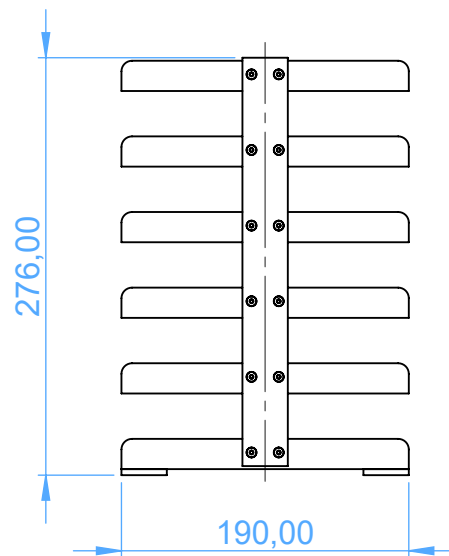

AL2739-2 - Porta vassoi in Alluminio - Aluminum instrument Tray Rack

6 Ripiani - 6 Compartments 160x190x270

SCALE 1:5