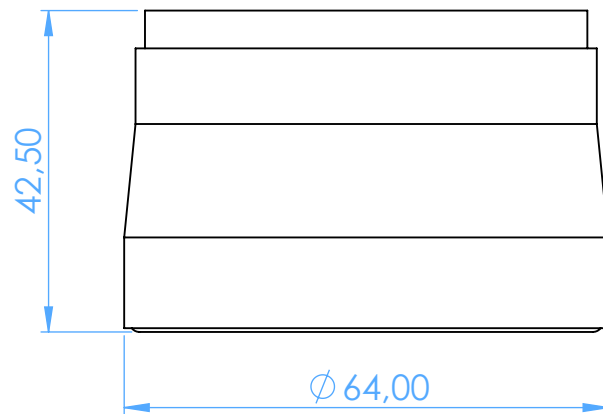

AL2767-2 - Supporto All. Porta Rifiuti - All. Base Waste Container

SCALE 1:1