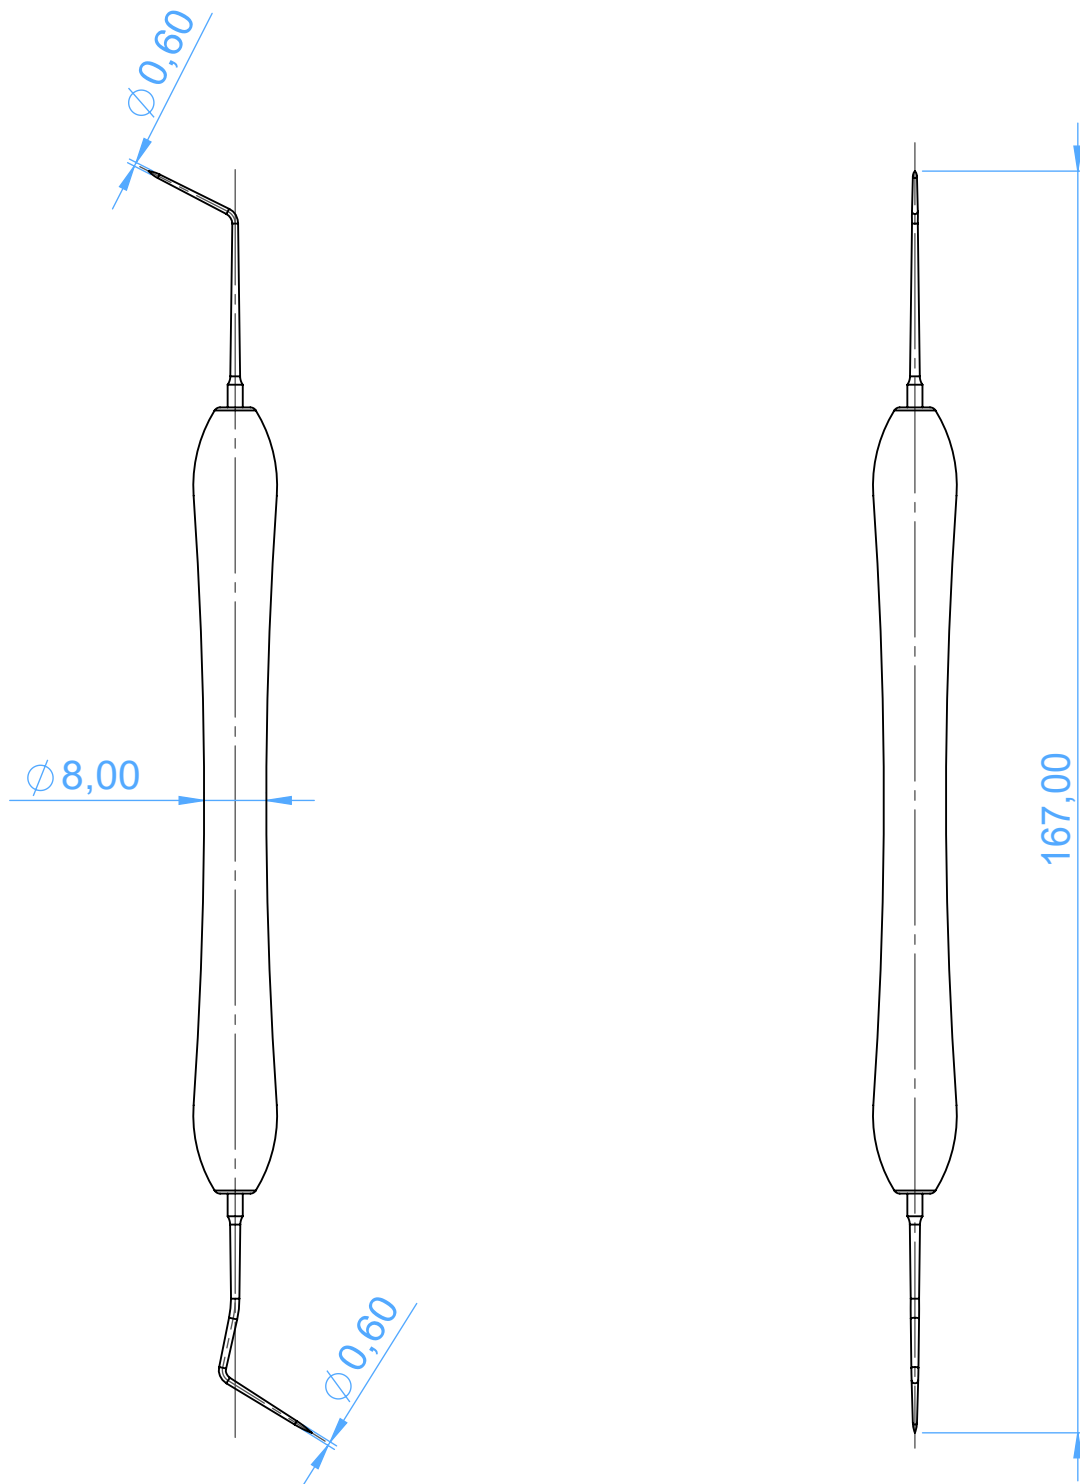

● MC0704-6D9 - Double ended Explorers/Sonde doppia

6/9

SCALE 1:1