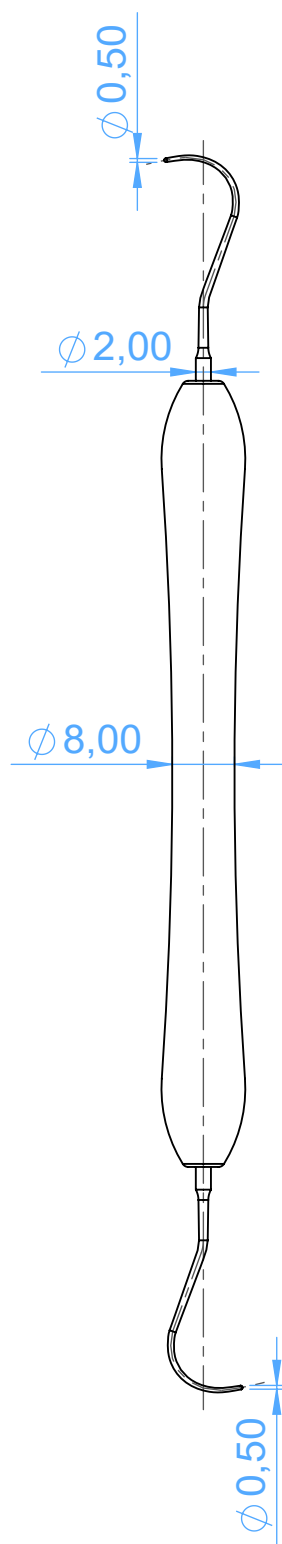

• MC0708-2N - Double ended Explorers/Sonde doppia

2N Nabers

SCALE 1:1