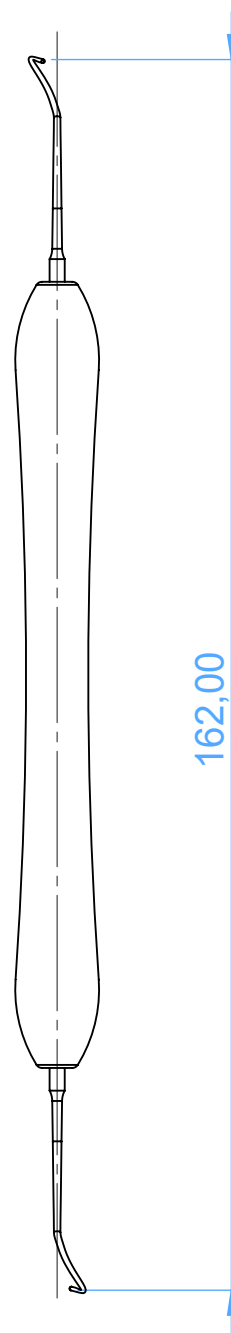

• MC0708-2N - Double ended Explorers/Sonde doppia

2N Nabers

SCALE 1:1