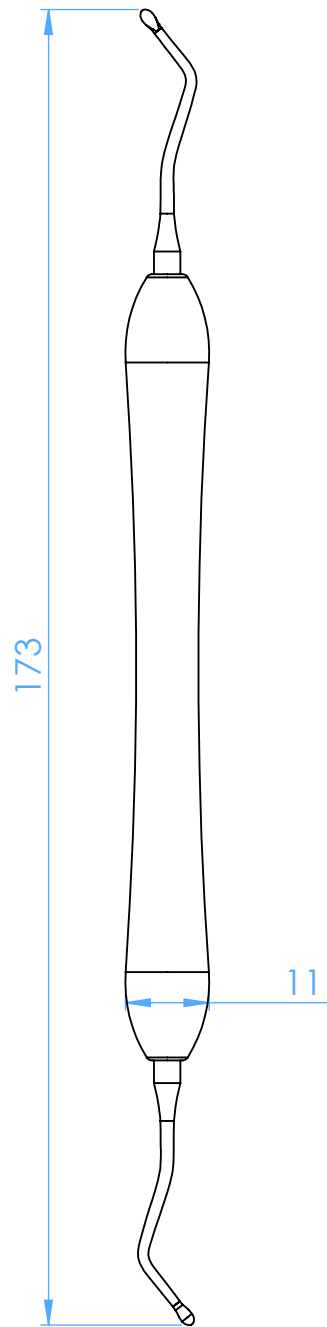

# MC1700-2 - Escavatore cucchiaio - Excavator spoon

2

SCALE 1:1

**ASA DENTAL**  
MAKE PEOPLE SMILE