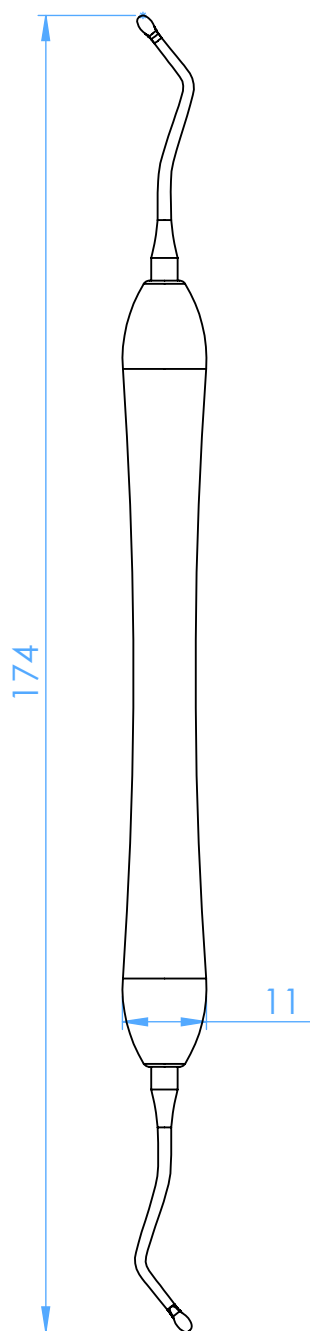

MC1700-3 - Escavatore cucchiaio - Excavator spoon

3

SCALE 1:1

ASA DENTAL
MAKE PEOPLE SMILE