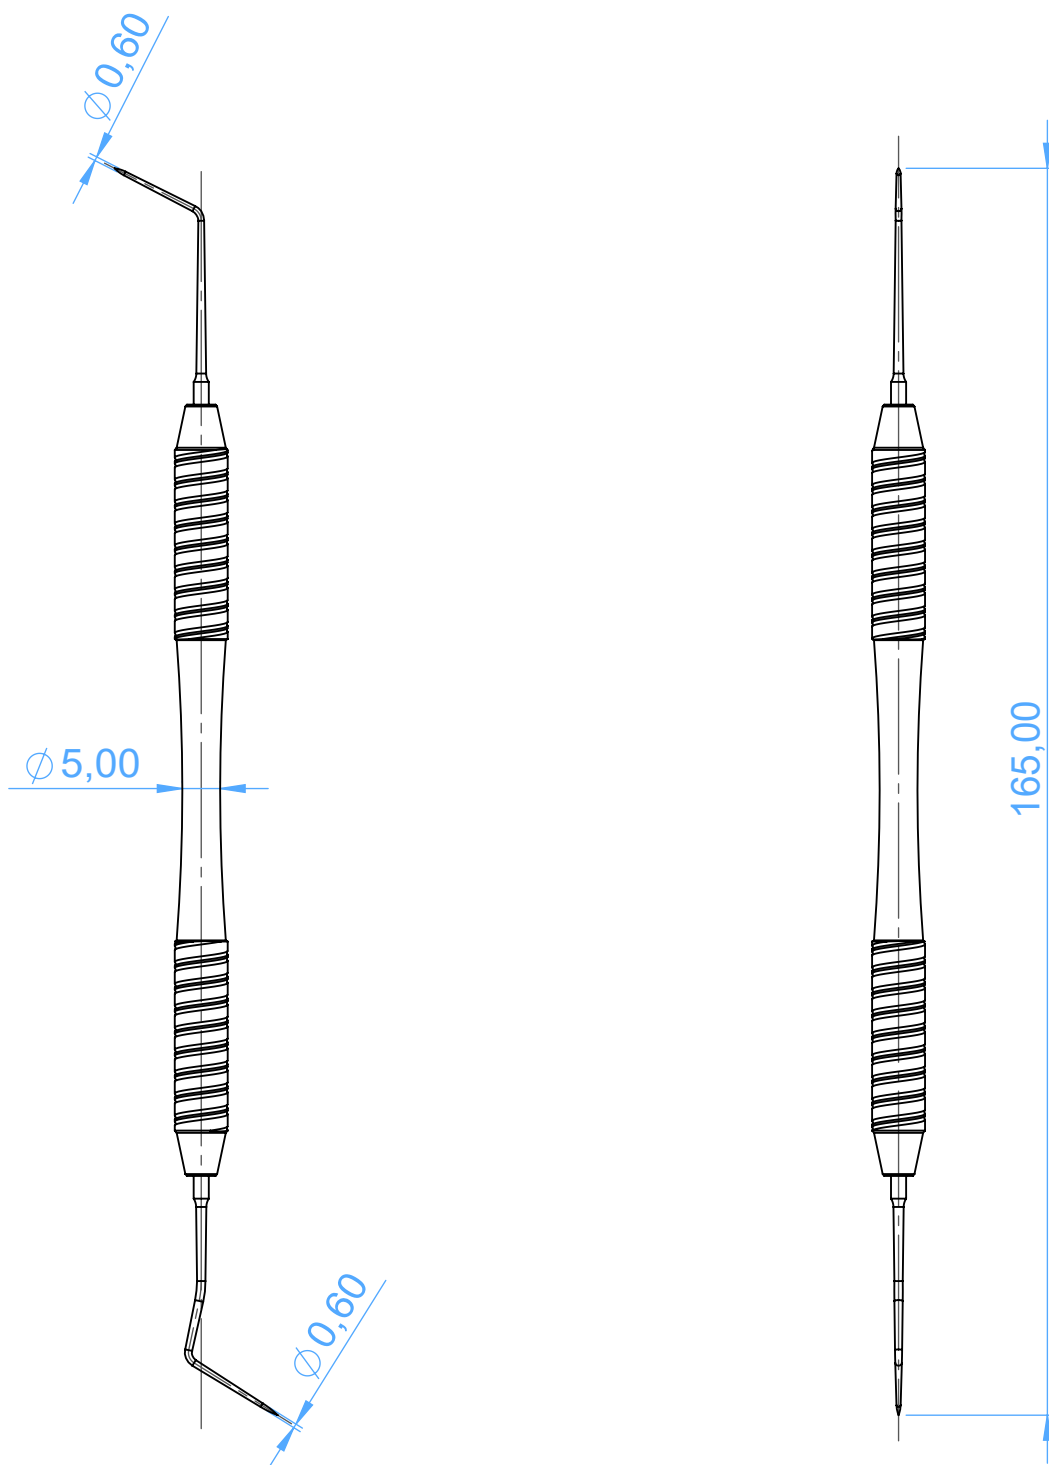

ML0704-6D9 - Double ended Explorers/Sonde doppia

6/9

SCALE 1:1

ASA DENTAL
MAKE PEOPLE SMILE