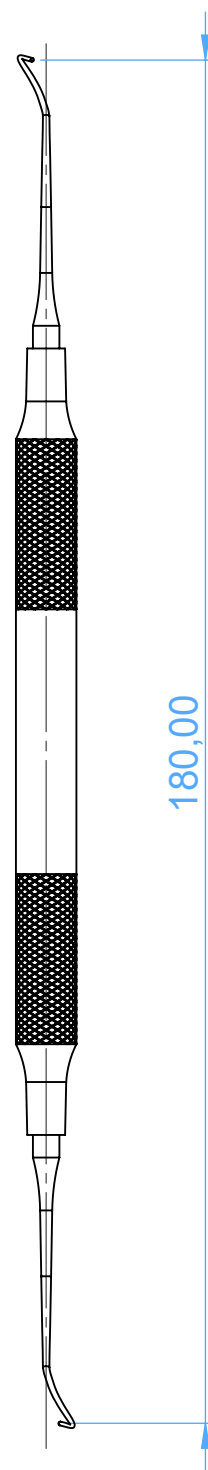

MV0708-2N - Double ended Explorers/Sonde doppia

2N Nabers

SCALE 1:1