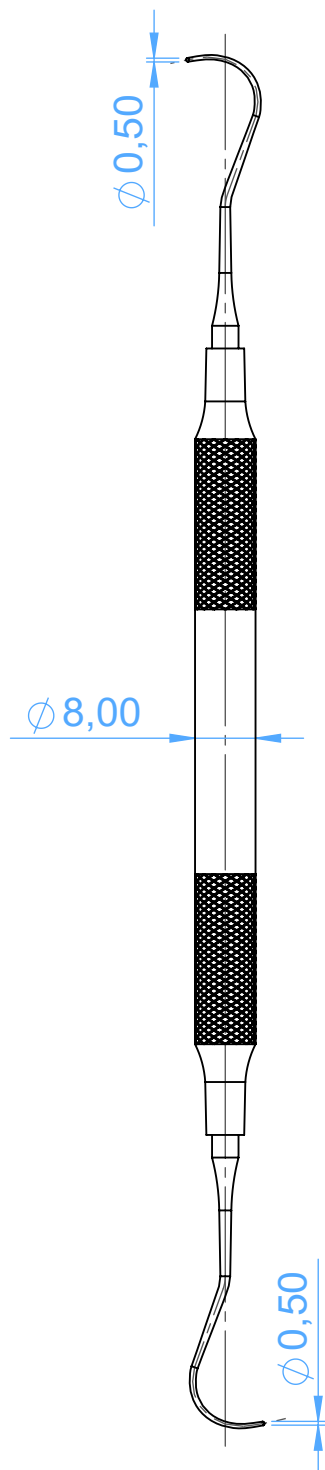

MV0708-2N - Double ended Explorers/Sonde doppia

2N Nabers

SCALE 1:1