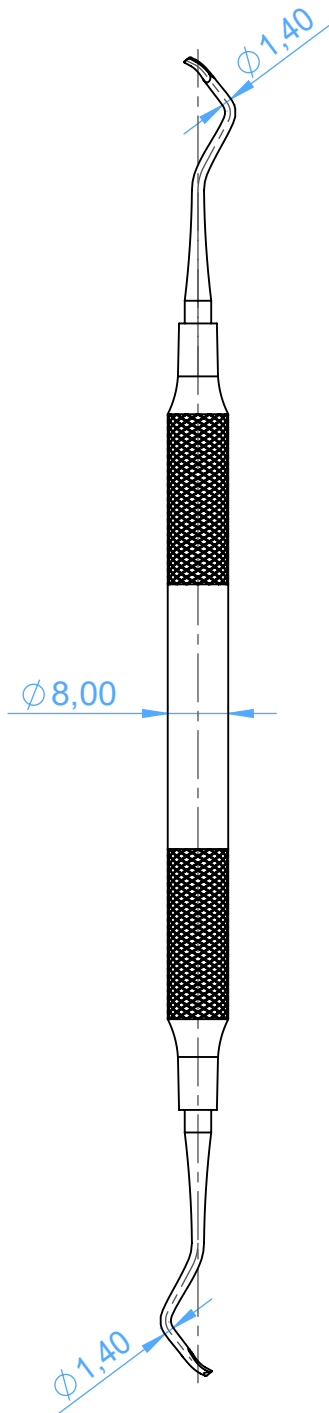

MV1806-414 - CURETTES and SCALERS / Curette e Scaler

413/414 Columbia

SCALE 1:1