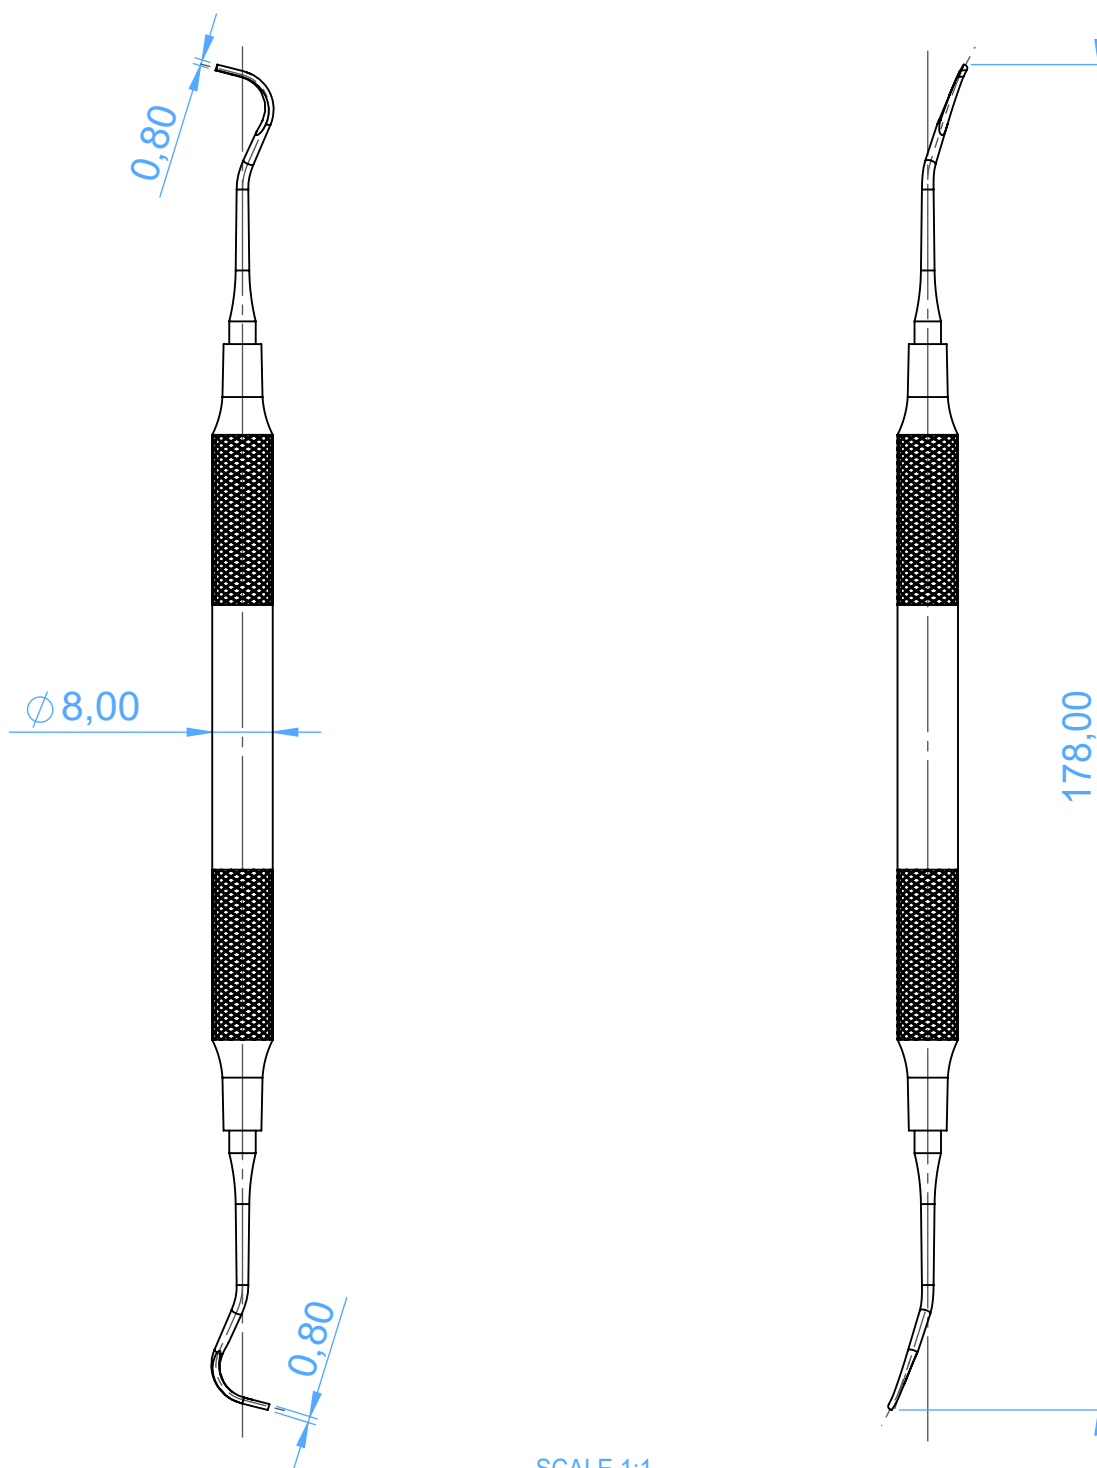

# 1825-20 - Curette and Scaler/Curette e Scaler

19/20 Mc Call

SCALE 1:1

**ASA DENTAL**  
MAKE PEOPLE SMILE