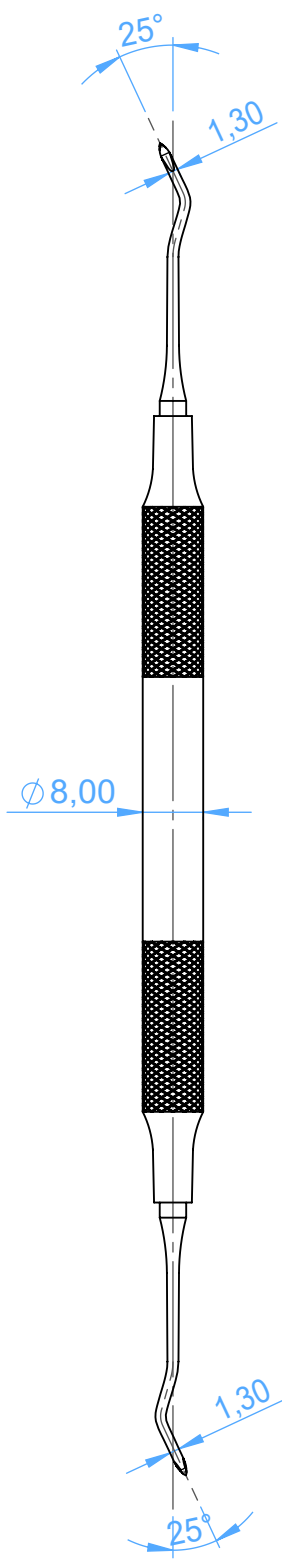

MV1831-35 - CURETTES and SCALERS / Curette e Scaler

34/35 Jacquette

SCALE 1:1