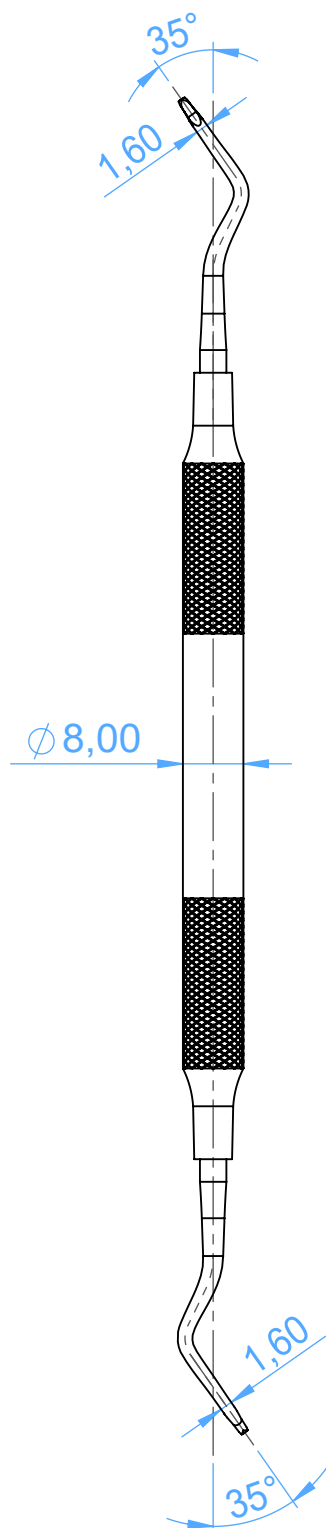

MV1831-38 - Curette and Scaler/Curette e Scaler

37/38 Jacquette

SCALE 1:1