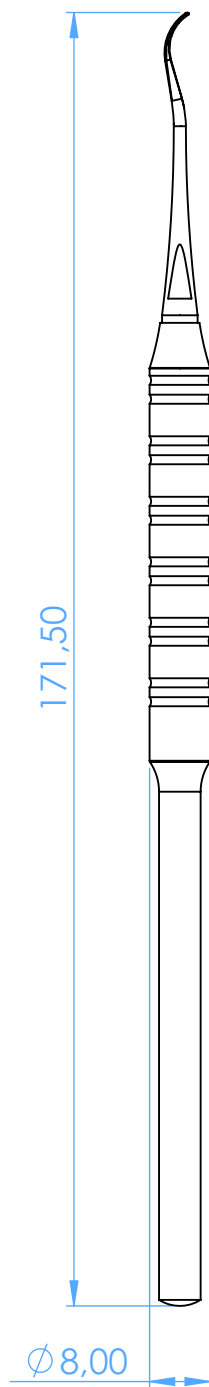

# PR1857-1 - Dissettore - Exciser

Perfection

SCALE 1:1