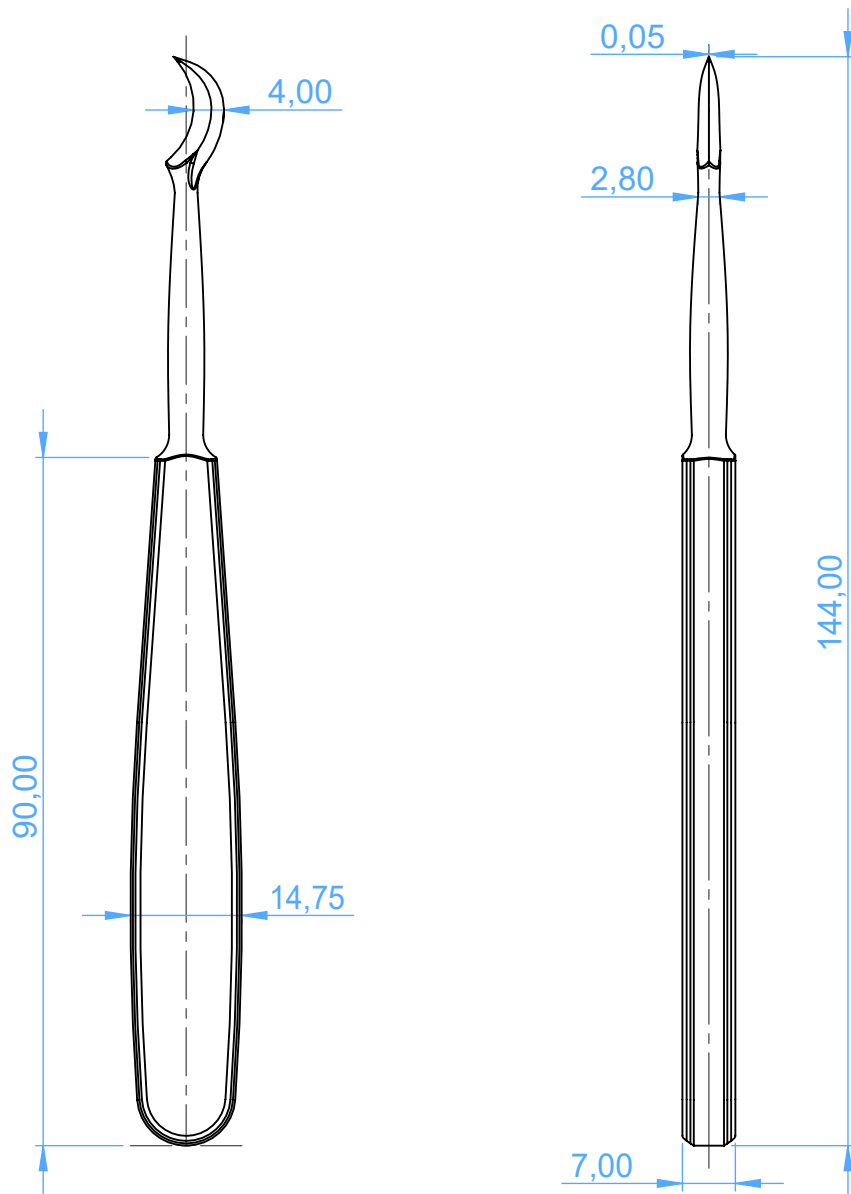

W0298-3 - SYNDESMOTOMES WITH STAINLESS STEEL HANDLE/Sindesmotomi

3 Chompret

SCALE 1:1