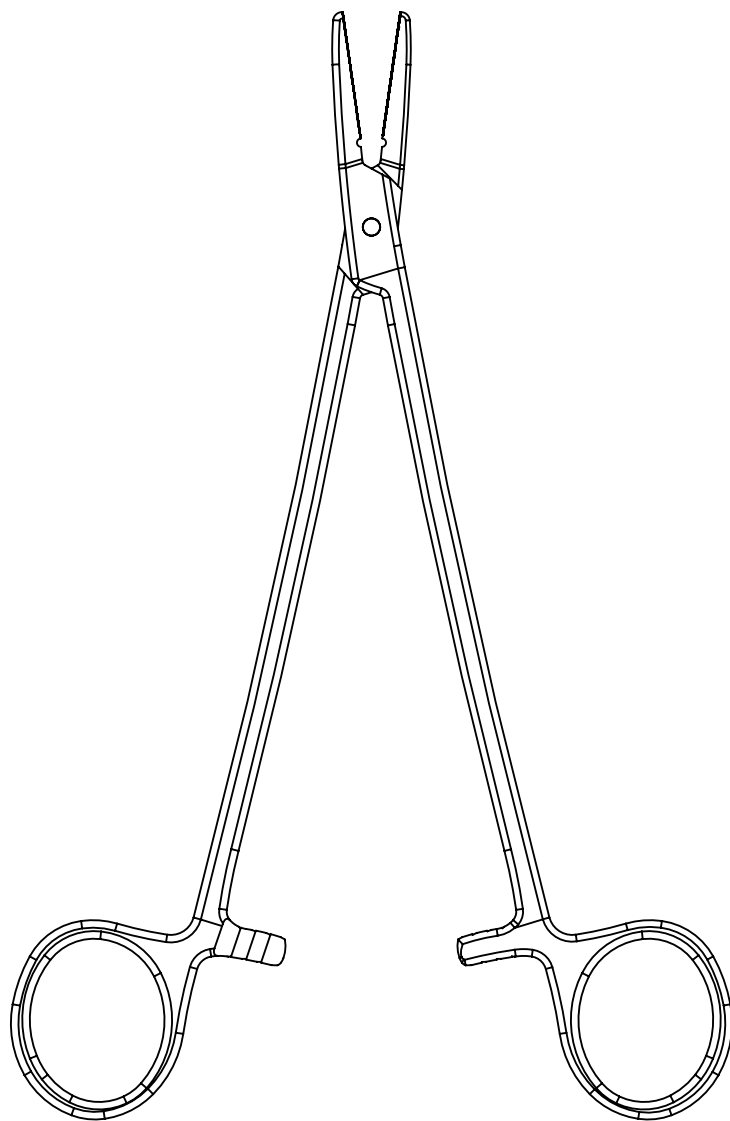

W0411-15 - Needle holders / Porta aghi

Crile-Wood

SCALE 1:1