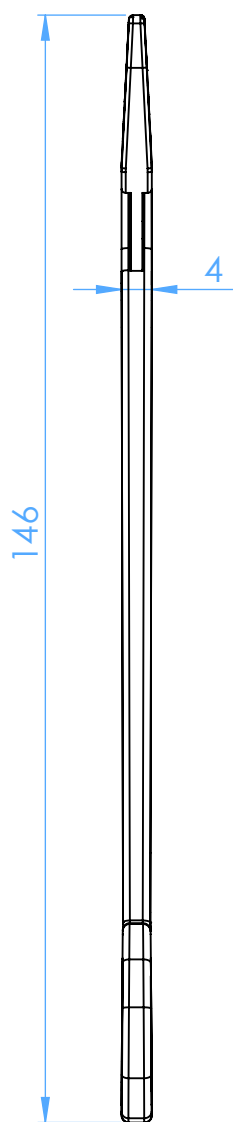

W0411-15 - Needle holders / Porta aghi

Crile-Wood

SCALE 1:1